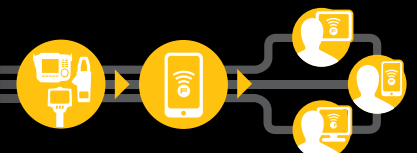

Compatibility chart

FLUKE®

This is an interactive pdf. Click on the tool name to reveal the Fluke Connect® product compatibility.

Fluke Connect® tools	
3000 FC Digital Multimeter	
a3000 FC AC Current Clamp Meter	
a3001 FC AC Current Clamp w/iFlex	
a3002 FC AC/DC Current Meter	
a3003 FC 2000 A DC Current Clamp	
a3004 FC 4-20 mA DC Clamp Meter	
v3000 FC AC Voltage Meter	
v3001 FC DC Voltage Meter	
t3000 FC Temperature Meter	
805 FC Vibration Meter	
Thermal imagers	Ti400, Ti300 and Ti200
	TiS65, TiS60, TiS55, TiS50, TiS45, TiS40, TiS20 and TiS10
	TiX560 and TiX520
	Ti125, Ti110, Ti105 and Ti100
	Ti95 and Ti90
Fluke Connect® accessories	
ir3000 FC Wireless Connector	
pc3000 FC PC Adapter	
Wireless FC SD Card	
Fluke Connect® software	
Fluke Connect App - iOS and Android™	
SW3000 FC PC Software	

Connects with:

Fluke Connect App:
iOS (4s and later with 8.0 operating system);
Android (4.3 and up)

Includes: USB Cable, storage case, belt holster and two (2) AA batteries
Compatible with CNX: No