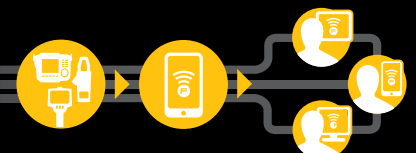

FLUKE®

This is an interactive pdf. Click on the tool name to reveal the Fluke Connect® product compatibility.

Fluke Connect® tools		Connects with:				
3000 FC Digital Multimeter		 3000 FC Digital Multimeter*	 a3000 FC Clamp	 a3001 FC Clamp	 a3002 FC Module	 a3003 FC Clamp
a3000 FC AC Current Clamp Meter						
a3001 FC AC Current Clamp w/iFlex						
a3002 FC AC/DC Current Meter						
a3003 FC 2000 A DC Current Clamp						
a3004 FC 4-20 mA DC Clamp Meter		 a3004 FC Clamp	 v3000 FC Meter	 v3001 FC Meter	 t3000 FC Meter	 805FC Vibration Tester
v3000 FC AC Voltage Meter						
v3001 FC DC Voltage Meter						
t3000 FC Temperature Meter		 Ti400, Ti300 and Ti200	 TiX560 and TiX520	 Ti125, Ti110, Ti105, Ti100, Ti95 and Ti90	 TiS65, TiS60, TiS55, TiS50, TiS45, TiS40, TiS20 and TiS10	 TiS65, TiS60, TiS55, TiS50, TiS45, TiS40, TiS20 and TiS10
Thermal imagers	Ti400, Ti300 and Ti200					
	TiS65, TiS60, TiS55, TiS50, TiS45, TiS40, TiS20 and TiS10					
	TiX560 and TiX520					
	Ti125, Ti110, Ti105 and Ti100					
Ti95 and Ti90						
Fluke Connect® accessories		 Wireless FC SD Card	 Fluke Connect App: iOS (4s and later with 8.0 operating system); Android (4.3 and up)			
ir3000 FC Wireless Connector						
pc3000 FC PC Adapter						
Wireless FC SD Card						
Fluke Connect® software		Compatible with CNX: No				
Fluke Connect App - iOS and Android™		*Requirements: 3000 FC DMM must be in module mode to connect with Fluke Connect App				
SW3000 FC PC Software		Users with iOS or Android phones can use the app to communicate with users with iOS or Android phones.