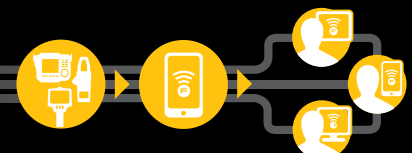

Compatibility chart

FLUKE®

This is an interactive pdf. Click on the tool name to reveal the Fluke Connect® product compatibility.

Fluke Connect® tools		Connects with:
3000 FC Digital Multimeter		
a3000 FC AC Current Clamp Meter		
a3001 FC AC Current Clamp w/iFlex		
a3002 FC AC/DC Current Meter		
a3003 FC 2000 A DC Current Clamp		
a3004 FC 4-20 mA DC Clamp Meter		
v3000 FC AC Voltage Meter		
v3001 FC DC Voltage Meter		
t3000 FC Temperature Meter		
805 FC Vibration Meter		
Thermal imagers	Ti400, Ti300 and Ti200	 3000 FC Digital Multimeter* a3000 FC Clamp a3001 FC Clamp a3002 FC Module a3003 FC Clamp a3004 FC Clamp v3000 FC Meter v3001 FC Meter t3000 FC Meter Fluke Connect App: iOS (4s and later with 8.0 operating system); Android (4.3 and up)
	TiS65, TiS60, TiS55, TiS50, TiS45, TiS40, TiS20 and TiS10	
	TiX560 and TiX520	
	Ti125, Ti110, Ti105 and Ti100	
	Ti95 and Ti90	
Fluke Connect® accessories		
ir3000 FC Wireless Connector		
pc3000 FC PC Adapter		
Wireless FC SD Card		
Fluke Connect® software		
Fluke Connect App - iOS and Android™		
SW3000 FC PC Software		

Includes: AC power supply and battery pack charger, two battery packs, USB cable, HDMI video cable, hard carrying case, soft transport bag, hand strap and free download of SmartView® analysis and reporting software.

Compatible with CNX: Yes

*Requirements: 3000 FC DMM must be in module mode to connect with Ti400, Ti300 and Ti200 [Infrared Cameras](#)