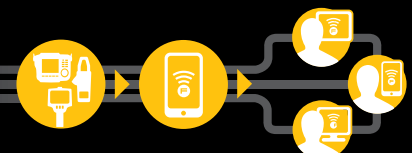

Compatibility chart

FLUKE®

This is an interactive pdf. Click on the tool name to reveal the Fluke Connect® product compatibility.

Fluke Connect® tools		Connects with:
3000 FC Digital Multimeter		
a3000 FC AC Current Clamp Meter		
a3001 FC AC Current Clamp w/iFlex		
a3002 FC AC/DC Current Meter		
a3003 FC 2000 A DC Current Clamp		
a3004 FC 4-20 mA DC Clamp Meter		
v3000 FC AC Voltage Meter		
v3001 FC DC Voltage Meter		
t3000 FC Temperature Meter		
805 FC Vibration Meter		
Thermal imagers	Ti400, Ti300 and Ti200	
	TiS65, TiS60, TiS55, TiS50, TiS45, TiS40, TiS20 and TiS10	
	TiX560 and TiX520	
	Ti125, Ti110, Ti105 and Ti100	
	Ti95 and Ti90	
Fluke Connect® accessories		
ir3000 FC Wireless Connector		
pc3000 FC PC Adapter		
Wireless FC SD Card		
Fluke Connect® software		
Fluke Connect App - iOS and Android™		
SW3000 FC PC Software		

Connects with:			
Fluke 789 ProcessMeter™	Fluke 289 Digital Multimeter	Fluke 287 Digital Multimeter	
Fluke Connect App: iOS (4s and later with 8.0 operating system); Android (4.3 and up)			
287, 289 and 789 compatible			
Includes: Instruction sheet			
Compatible with CNX: No