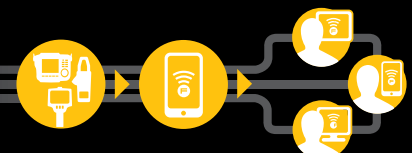

Compatibility chart

FLUKE®

This is an interactive pdf. Click on the tool name to reveal the Fluke Connect® product compatibility.

Fluke Connect® tools	
3000 FC Digital Multimeter	
a3000 FC AC Current Clamp Meter	
a3001 FC AC Current Clamp w/iFlex	
a3002 FC AC/DC Current Meter	
a3003 FC 2000 A DC Current Clamp	
a3004 FC 4-20 mA DC Clamp Meter	
v3000 FC AC Voltage Meter	
v3001 FC DC Voltage Meter	
t3000 FC Temperature Meter	
805 FC Vibration Meter	
Thermal imagers	Ti400, Ti300 and Ti200
	TiS65, TiS60, TiS55, TiS50, TiS45, TiS40, TiS20 and TiS10
	TiX560 and TiX520
	Ti125, Ti110, Ti105 and Ti100
	Ti95 and Ti90
Fluke Connect® accessories	
ir3000 FC Wireless Connector	
pc3000 FC PC Adapter	
Wireless FC SD Card	
Fluke Connect® software	
Fluke Connect App - iOS and Android™	
SW3000 FC PC Software	

Connects with:

3000 FC Digital Multimeter

Ti400, Ti300 and Ti200

TiS65, TiS60, TiS55, TiS50, TiS45, TiS40, TiS20 and TiS10

TiX560 and TiX520

Fluke Connect App: iOS (4s and later with 8.0 operating system); Android (4.3 and up)

pc3000 FC PC Adapter/ SW3000 FC Software*

i410 and i1010 clamps sold separately

Includes: 2-AA batteries (installed), 1x magnet hanging strap and information pack

Compatible with CNX: No

*Requirements: SW3000 FC PC Software requires the PC adapter