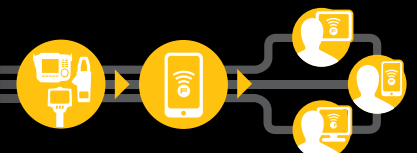

Compatibility chart

FLUKE®

This is an interactive pdf. Click on the tool name to reveal the Fluke Connect® product compatibility.

Fluke Connect® tools		Connects with:
3000 FC Digital Multimeter		
a3000 FC AC Current Clamp Meter		
a3001 FC AC Current Clamp w/iFlex		
a3002 FC AC/DC Current Meter		
a3003 FC 2000 A DC Current Clamp		
a3004 FC 4-20 mA DC Clamp Meter		
v3000 FC AC Voltage Meter		
v3001 FC DC Voltage Meter		
t3000 FC Temperature Meter		
805 FC Vibration Meter		
Thermal imagers	Ti400, Ti300 and Ti200	3000 FC Digital Multimeter Ti400, Ti300 and Ti200 TiS65, TiS60, TiS55, TiS50, TiS45, TiS40, TiS20 and TiS10 TiX560 and TiX520
	TiS65, TiS60, TiS55, TiS50, TiS45, TiS40, TiS20 and TiS10	
	TiX560 and TiX520	
	Ti125, Ti110, Ti105 and Ti100	
	Ti95 and Ti90	
Fluke Connect® accessories		Fluke Connect App: iOS (4s and later with 8.0 operating system); Android (4.3 and up) pc3000 FC PC Adapter/SW3000 FC Software*
ir3000 FC Wireless Connector		
pc3000 FC PC Adapter		Includes: 1x i20 4-20 mA DC Current Clamp, 2-AA batteries (installed), one magnet hanging strap and information pack Compatible with CNX: No *Requirements: SW3000 FC PC Software requires the PC adapter
Wireless FC SD Card		
Fluke Connect® software		
Fluke Connect App - iOS and Android™		
SW3000 FC PC Software